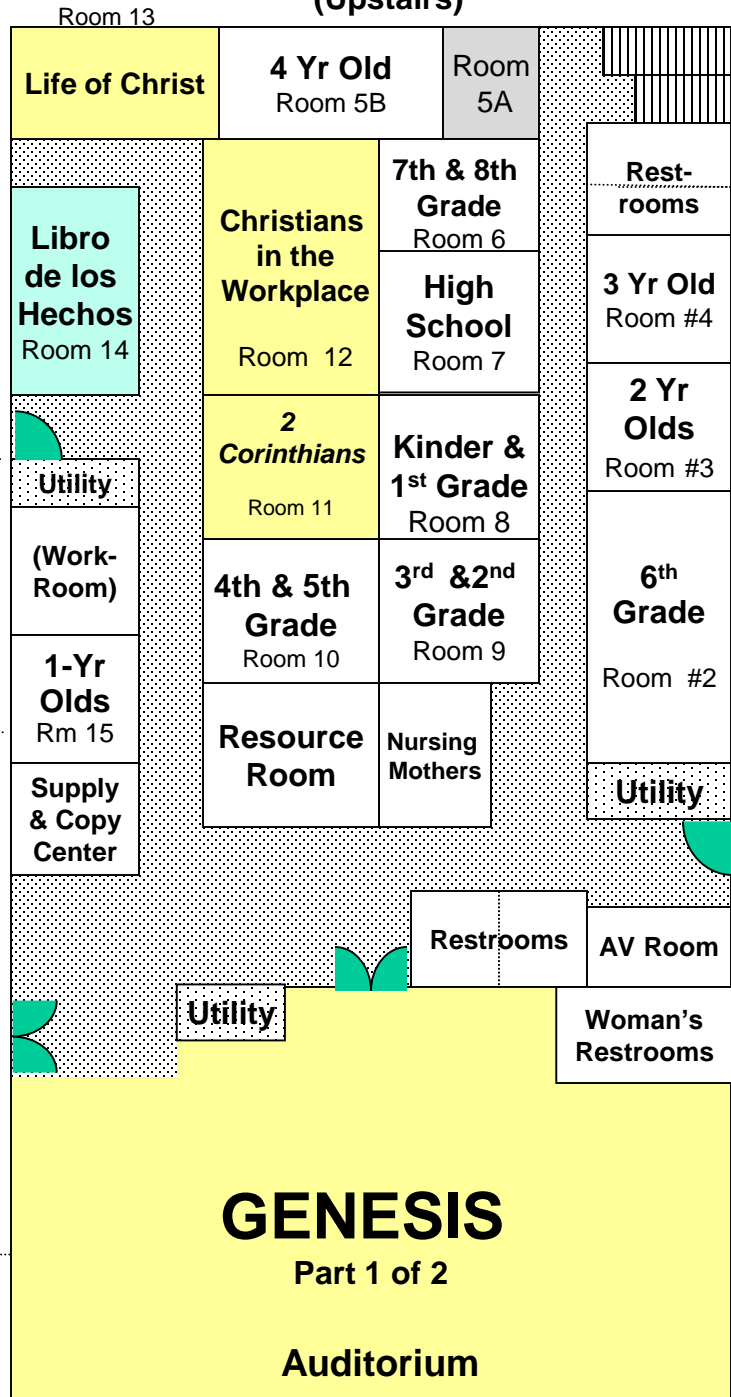

Embry Hills Classroom Map

Segment 5

4/16/17 - 5/28/17

Adult Bible Courses

(Basement Downstairs)
College & Young Adult Study

(Upstairs)

Part 1 of a 2 part series on the book of Genesis
(No background required)

A study focused on the Life of Christ
(A Biblical foundations course)

How Christians can serve Christ further in the workplace.
(No background required)

A study of 2nd Corinthians
(No background required)